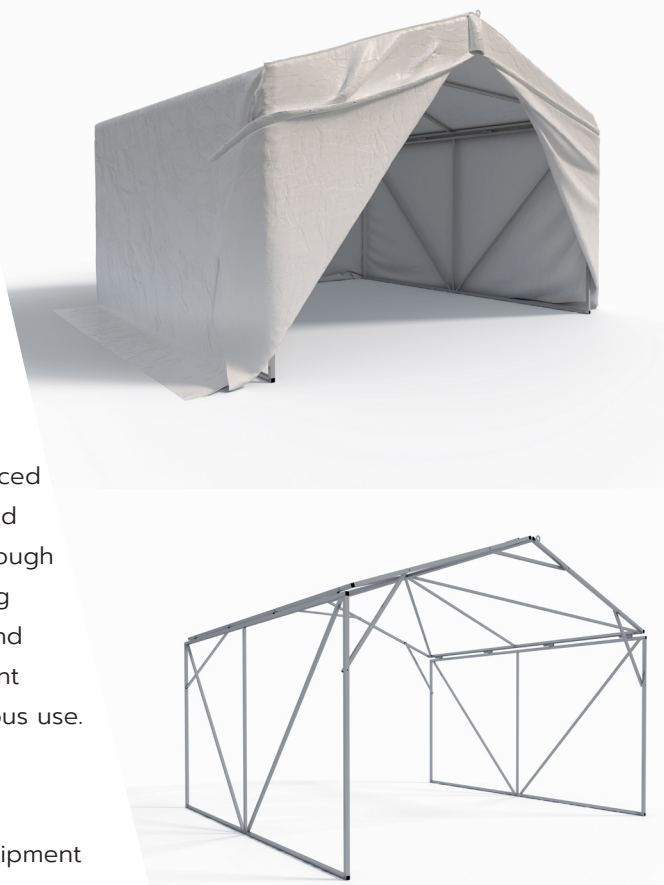

NORSEMAN SITEPRO W-SERIES HEAVY DUTY TENT

NORSEMAN SITEPRO W-SERIES HEAVY DUTY TENT. OUR STRONGEST AND MOST DURABLE TENT.

Construction sites come with high demands: the work is fast-paced and continues through unfavourable conditions. Our welding and utility tents keep your crew working safely and comfortably through harsh weather. Norseman's SitePro W-Series is a durable welding and utility tent designed for longer-term projects on pipeline and construction sites. Fabricated with 14 oz, high tear, flame resistant fabric, the SitePro W-Series tent is designed to withstand rigorous use.

Applications

Provide a quick & easy set up shelter to protect workers & equipment from harsh weather conditions

Features

- Vents in the front and back peaks to allow for air circulation and welding fumes to escape, creating a safer work environment.
- Can be easily moved on-site, while assembled, with hooks that are attached at the top of the tent on each end.
- Frame collapses for easy transportation and storage.

Specifications

- The frame is made from galvanized tubing which is lightweight and rust resistant.
- Able to withstand high wind and snow loads when anchored to the ground.

GEAR POINTS: Features specifically designed to ensure Norseman Gear outperforms on your next job-site.

PROTECT

Made with 14 oz. flame-resistant, high-tear fabric, the SitePro W-Series tent is the top-performing tent in our SitePro Utility Tent product line.

WITHSTAND

The strongest and highest performing utility tent in our product line is rugged and able to withstand extreme temperatures and comes with a more robust steel tube frame.